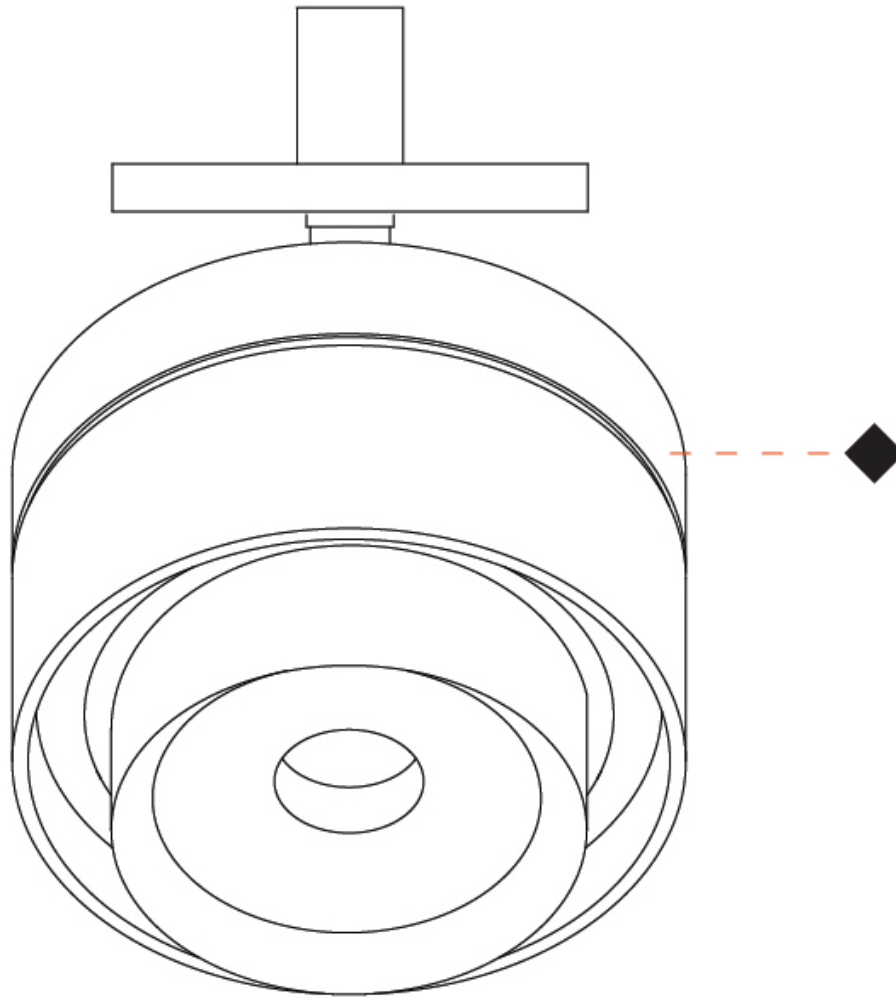

ZOOM SURFACE

A7200014-

PROJECT _____

TYPE _____

SPECIFIER _____

QUANTITY _____

DATE _____

A