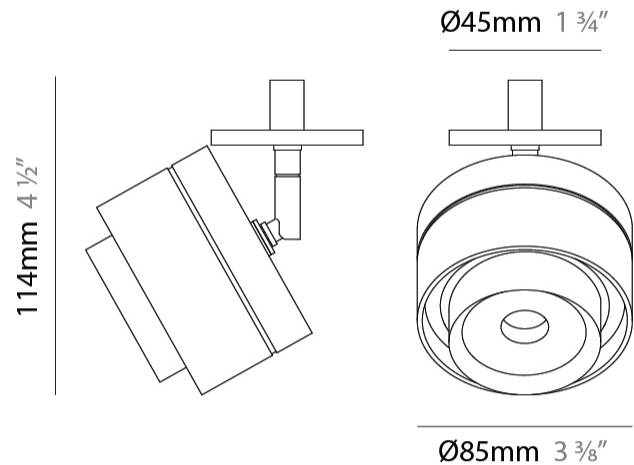

ZOOM SURFACE

A7200014- -

base number   Color   Finish
Temperature   Options

1. To build a product code in our configurator select the specify button on the base model # product page
2. To build a manual product code on this datasheet choose from the options listed below in blue font and add the suffix to the base model #

GENERAL

Series: Zoom
Brand: Letroh
Division: Architectural
Mounting Type: Surface
Mounting Location: Ceiling
Subcategory: Spots

PHYSICAL

Shape: Cylinder
Diameter (mm): 85
Diameter (in): 3 3/8
Height (mm): 114
Height (in): 4 1/2
Light Distribution: Adjustable / Downlight
Weight (kg): 0.38
Weight (lbs): 0.73
Fixture Finish: WHI / BLK
Fixture Material: Aluminum

ELECTRICAL

Lamp Type: LED (Zhaga Standard)
Input Wattage (W): 14.7
Total Output Wattage (W): 12.7
Dimming: Tri-Mode (Non-Dimming and Phase Dimming (120Vac only) and 0-10V Dimming)
Driver Included: No
Driver Location: Remote
Driver Type: Constant Current - Universal
Driver Class: Class 2
Housing: ENCP3
Input Voltage (V): 120 - 277
Constant Current (MA): 350

LED

Color Temperature (°K): 2700 / 3000
Max. Delivered Lumen (lm): 831 / 878
Nominal Lumen (lm): 1010 / 1068
CRI: >97 CRI
Lamp Life (hrs): 50000

OPTICAL

Optic°: 12 - 46
Adjustability: Tilting and rotating

RATINGS AND CERTIFICATIONS

Certified By: Certified for North American Standards
IP rating: IP20