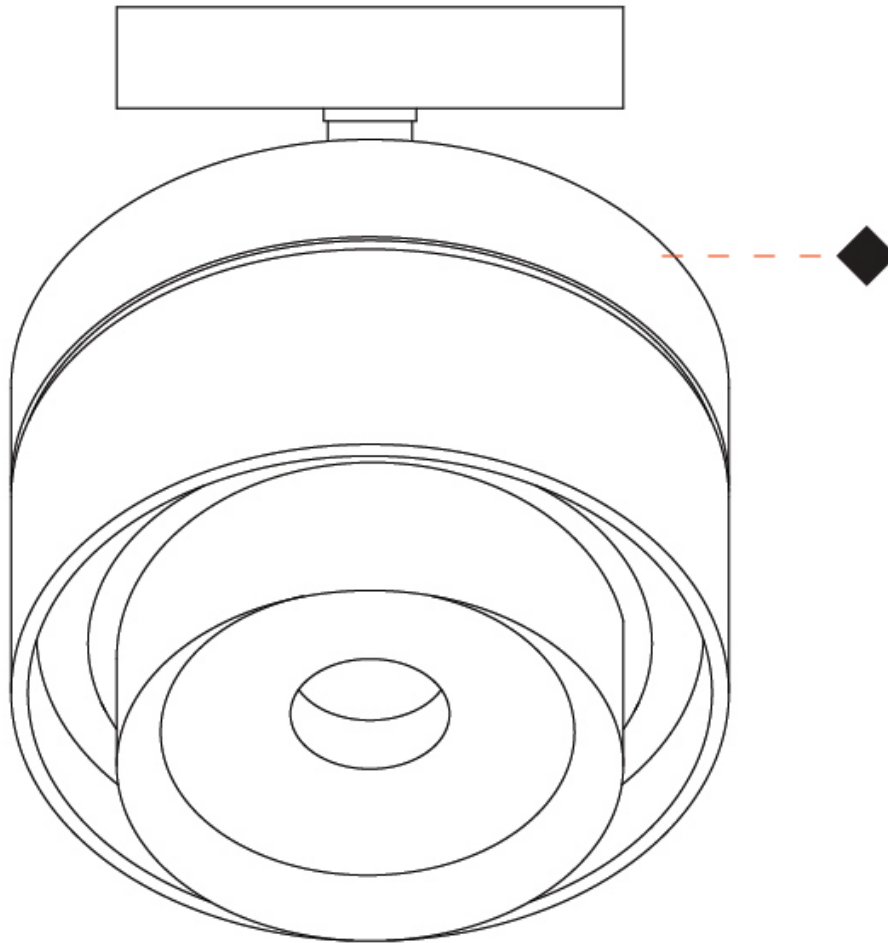

ZOOM SURFACE

A7200015-

PROJECT	_____
TYPE	_____
SPECIFIER	_____
QUANTITY	_____
DATE	_____

A