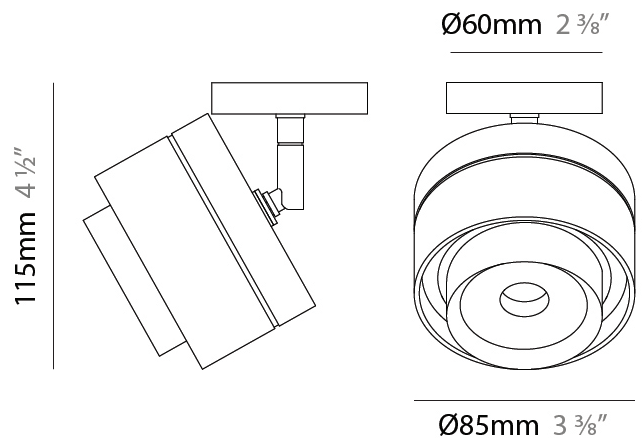

PROJECT	_____
TYPE	_____
SPECIFIER	_____
QUANTITY	_____
DATE	_____

ZOOM SURFACE

A7200015- -

base number   Color   Finish
Temperature   Options

1. To build a product code in our configurator select the specify button on the base model # product page
2. To build a manual product code on this datasheet choose from the options listed below in blue font and add the suffix to the base model #

GENERAL

Series: Zoom
Brand: Letroh
Division: Architectural
Mounting Type: Surface
Mounting Location: Ceiling
Subcategory: Spots

PHYSICAL

Shape: Cylinder
Diameter (mm): 85
Diameter (in): 3 3/8
Height (mm): 115
Height (in): 4 1/2
Light Distribution: Adjustable / Downlight
Weight (kg): 0.38
Weight (lbs): 0.73
Fixture Finish: WHI / BLK
Fixture Material: Aluminum

ELECTRICAL

Lamp Type: LED (Zhaga Standard)
Input Wattage (W): 14.7
Total Output Wattage (W): 12.7
Dimming: Tri-Mode (Non-Dimming and Phase Dimming (120Vac only) and 0-10V Dimming)
Driver Included: No
Driver Location: Remote
Driver Type: Constant Current - Universal
Driver Class: Class 2
Housing: ENCP3
Input Voltage (V): 120 - 277
Constant Current (MA): 350

LED

Color Temperature (°K): 2700 / 3000
Max. Delivered Lumen (lm): 831 / 878
Nominal Lumen (lm): 1010 / 1068
CRI: >97 CRI
Lamp Life (hrs): 50000

OPTICAL

Optic°: 12 - 46
Adjustability: Tilting and rotating

RATINGS AND CERTIFICATIONS

Certified By: Certified for North American Standards
IP rating: IP20